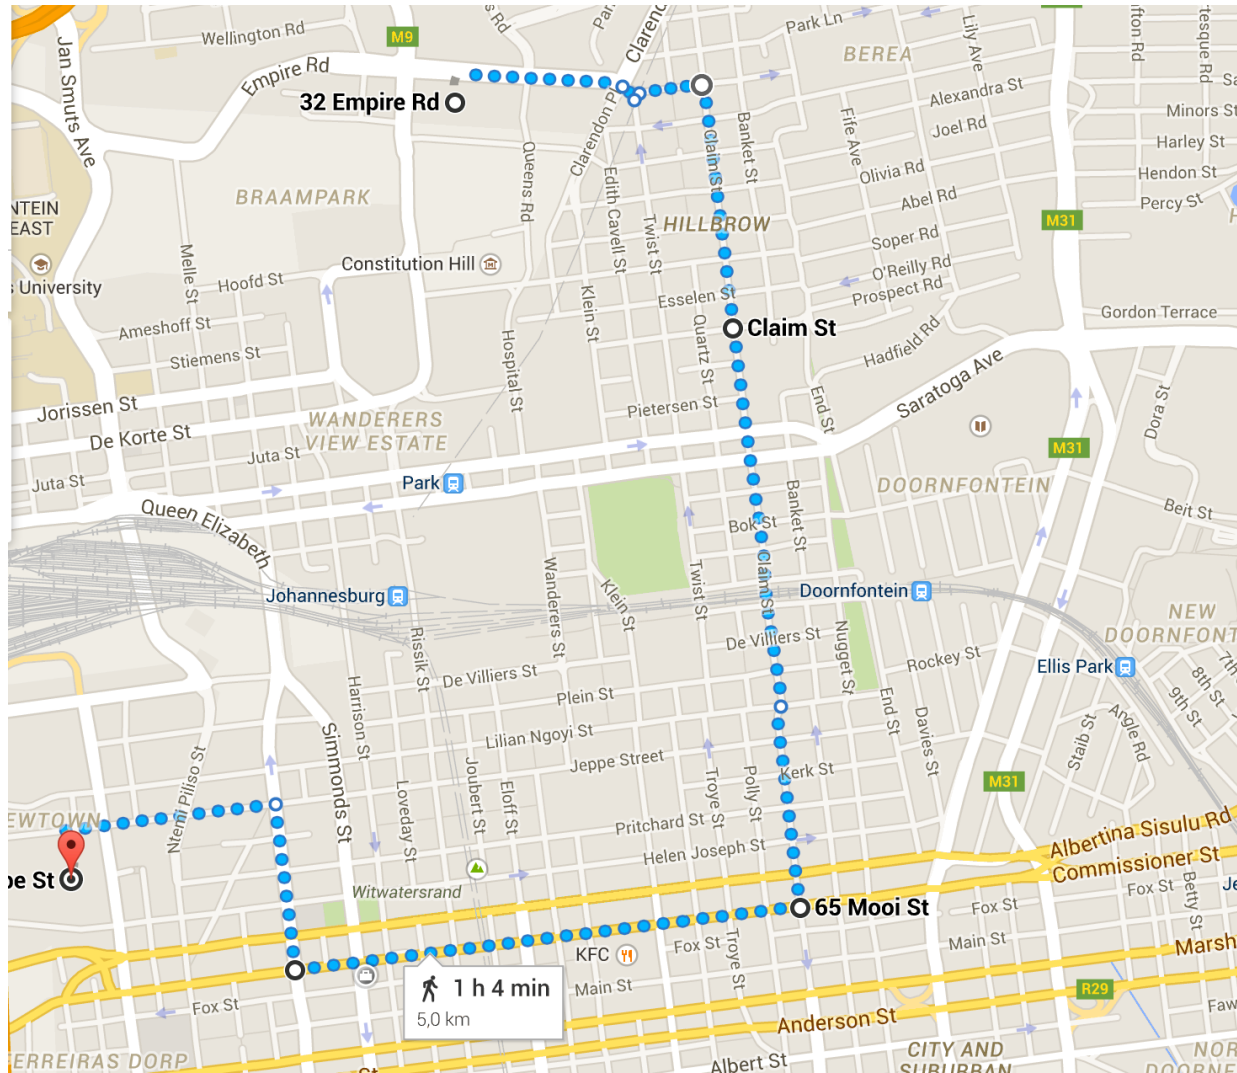

March details

Date: 23 April 2015

Time: 13H00

Venue: Start at Pieter Roos Park

Ends at Mary Fitzgerald Square

Length: 5 km walk

Route

Route

- **Start @ Pieter Roos Park, Corner Empire and Queen Street**
- Head east on Empire Rd
- Turn right onto Empire Rd
- Continue onto Bruce St
- Turn right onto Claim St
- Head south on Claim St
- Continue onto Mooi St
- Head north on Mooi St toward Commissioner St
- Turn right onto Commissioner St
- Turn right Pixley Ka Isaka Seme St
- Head north on Pixley Ka Isaka Seme
- Turn left onto Rahima Moosa
- **End @ Mary Fitzgerald Square**